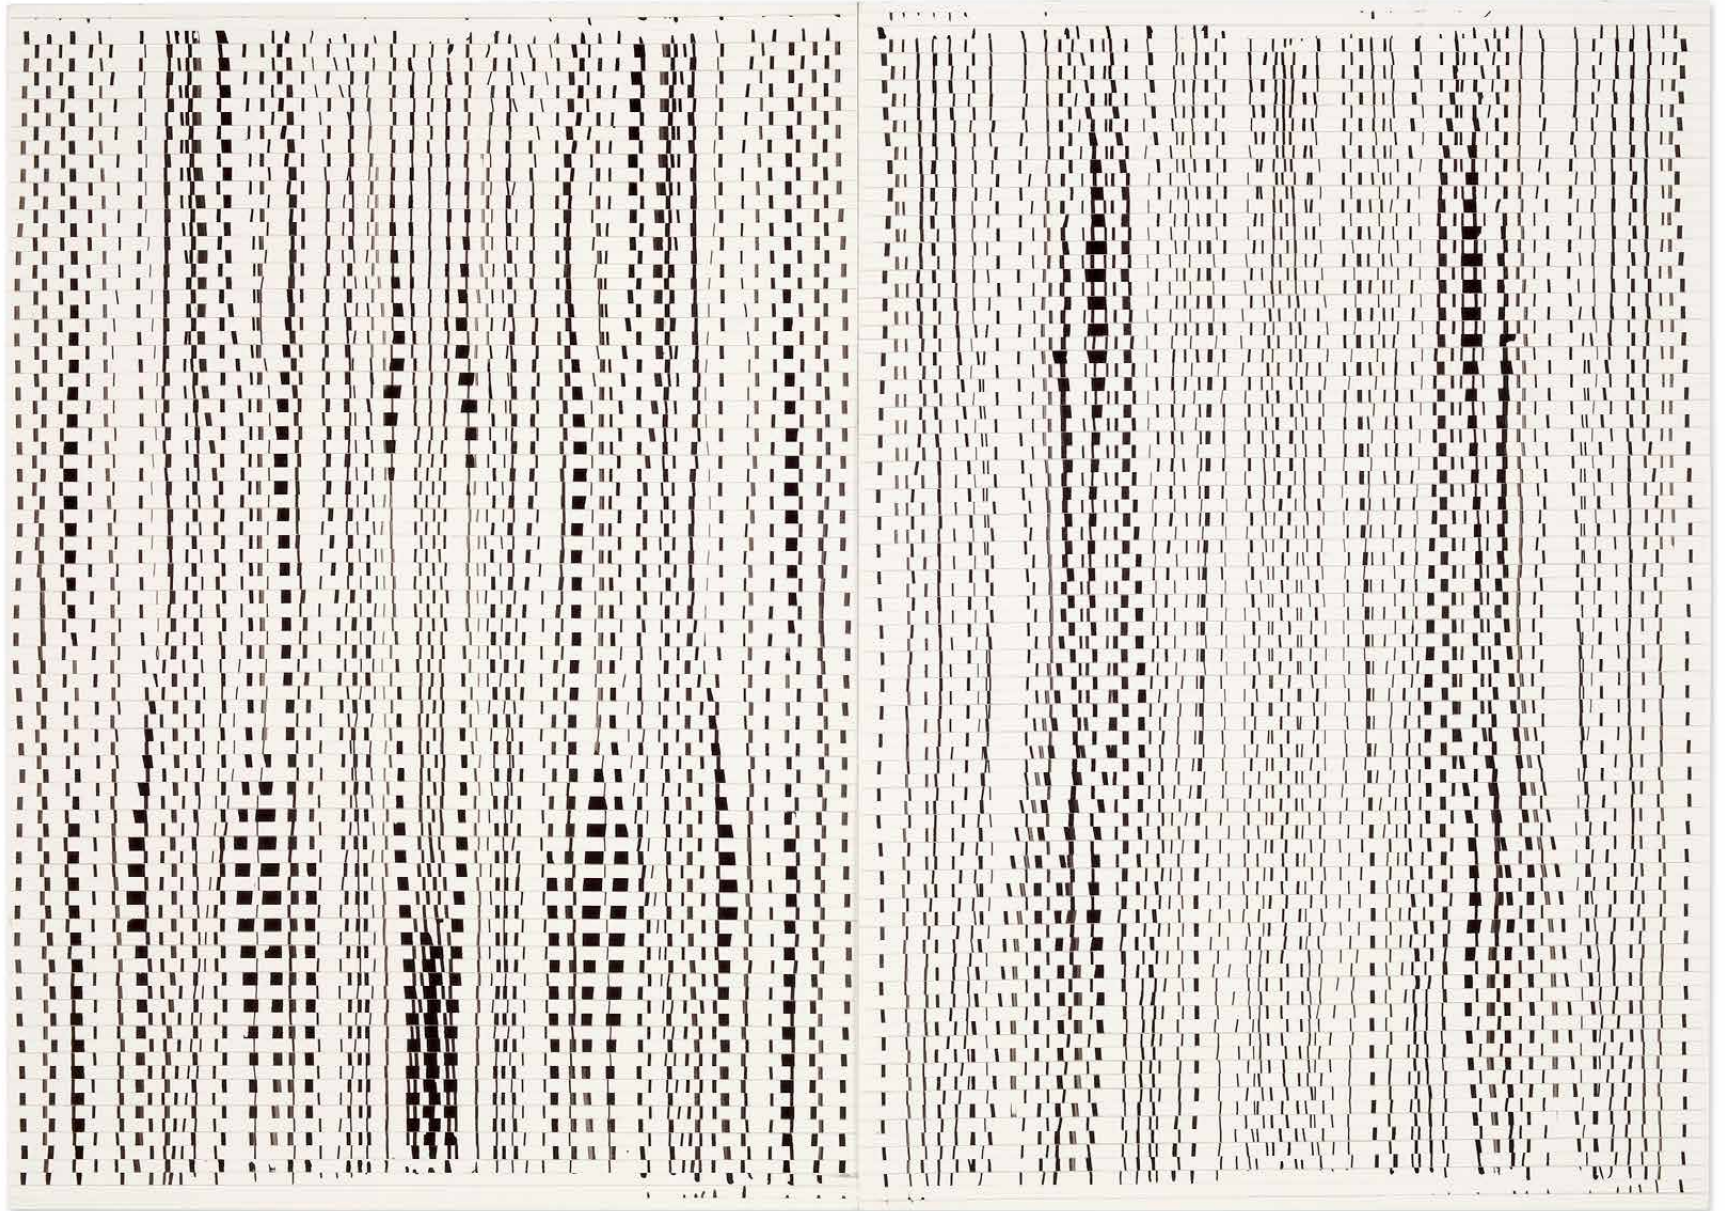

Anika Ising

rattastreif 1+2

Collage, Tusche auf Papier, 2014

29 x 41 cm